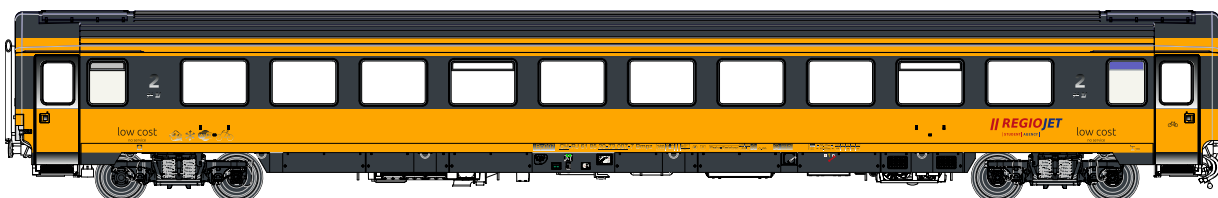

For AC models:

For AC sound models:

17 058 DC - 17 058 DCC Sound - 17 558 AC - 17 558 AC Sound
(540 039-5), grey/blue, yellow doors, front side red, new logo Ep.V

Vectron / Bpm / Bpm (REGIOJET)

Set 18 000 DC - 18 000 DCC Sound - 18 500 AC - 18 500 AC Sound