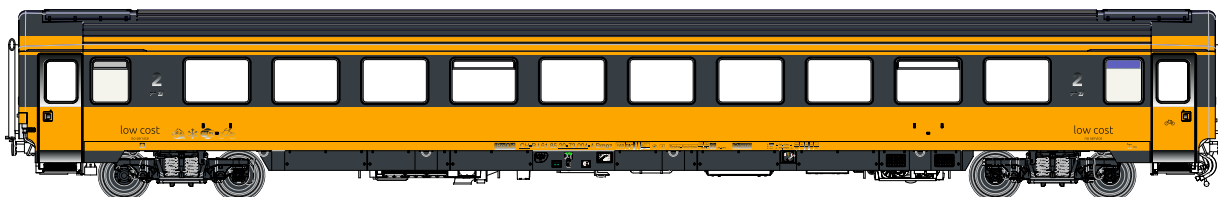

For AC models:

For AC sound models:

17 058 DC - 17 058 DCC Sound - 17 558 AC - 17 558 AC Sound
(540 039-5), grey/blue, yellow doors, front side red, new logo Ep.V

Vectron / Bpm / Bpm (REGIOJET)

Set 18 000 DC - 18 000 DCC Sound - 18 500 AC - 18 500 AC Sound