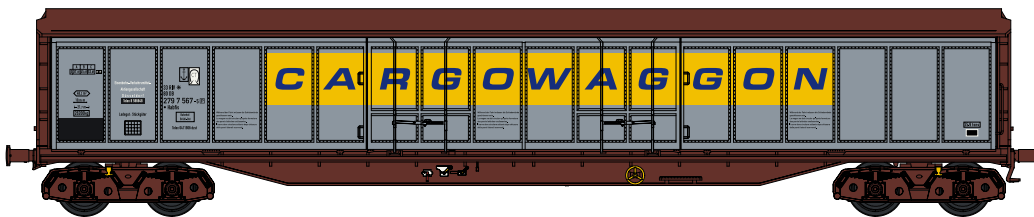

Habis DB

Set 36 101 Habis / Habis, braun-silber, Seitentüren, CARGOWAGGON, Drehgestelle MD Ep. IV

Set 36 102 Habis / Habis, braun-silber, Seitentüren, ASG, Drehgestelle MD Ep. IV

Set 36 103 Habis / Habis, braun-silber, Seitentüren, VETRO-GLAS, Drehgestelle MD Ep. IV

Set 36 104 Habis / Habis, braun-silber, Seitentüren, DANZAS, Drehgestelle Y25 Ep. IV