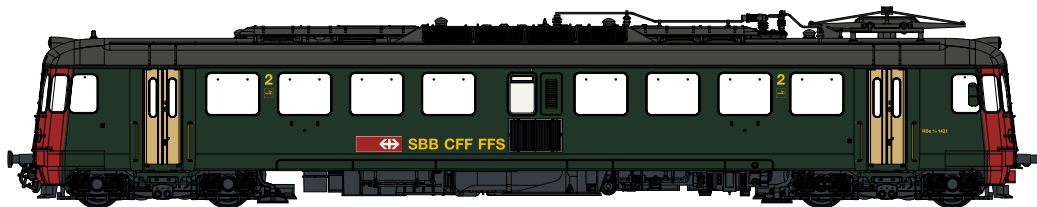

RBe 4/4 (1407-1482)

17 051 DC - 17 051 DCC Sound - 17 551 AC - 17 551 AC Sound
(1436), green, gold color doors, old inscriptions Ep.IV

17 052 DC - 17 052 DCC Sound - 17 552 AC - 17 552 AC Sound
(1470), green, gold color doors, front side red, old inscriptions Ep.IV

17 053 DC - 17 053 DCC Sound - 17 553 AC - 17 553 AC Sound
(1467), green, gold color doors, old inscriptions Ep.IV

17 054 DC - 17 054 DCC Sound - 17 554 AC - 17 554 AC Sound
(1407), green, gold color doors, front side red, old inscriptions Ep.IV

17 055 DC - 17 055 DCC Sound - 17 555 AC - 17 555 AC Sound
(1461), green, gold color doors, new logo Ep.IVb-V

17 056 DC - 17 056 DCC Sound - 17 556 AC - 17 556 AC Sound
(1431), green, gold color doors, front side red, new logo Ep.IVb-V

17 059 DC - 17 059 DCC Sound - 17 559 AC - 17 559 AC Sound
(1427), green, gold color doors, silver roof, old inscriptions Ep.III